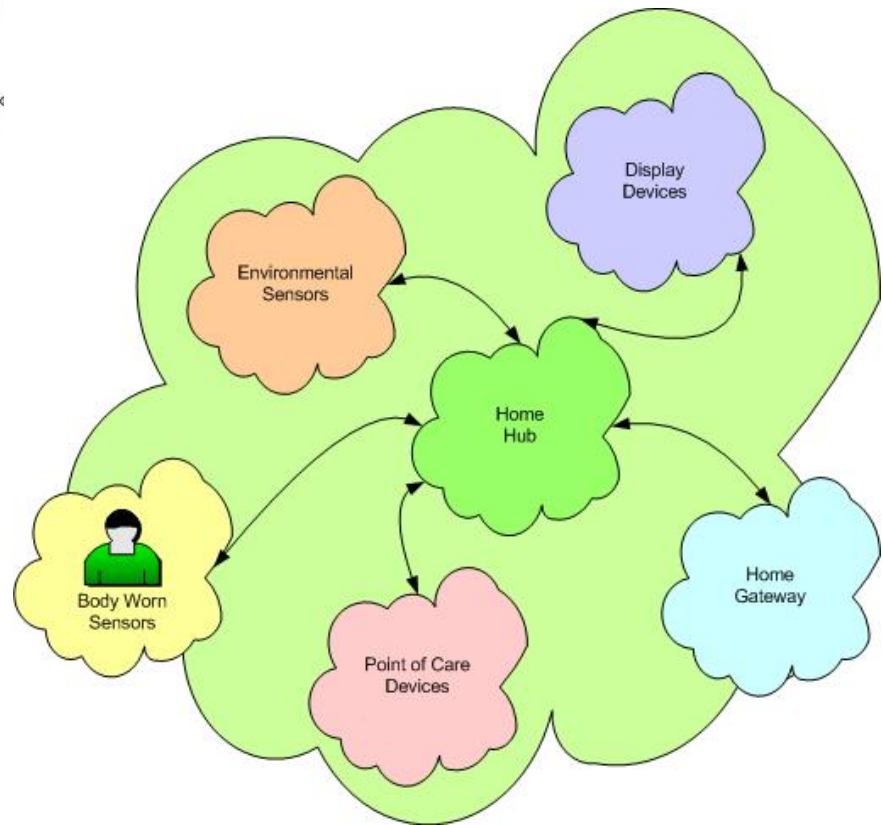

Environmental Sensing

Part of the End to End Demo

Hall
Lounge
Kitchen
Landing
Bedroom
Bathroom

ZigBee[®]

Front door
Back door
Fridge door

Capabilities

- ZigBee enabled motion sensors and door contacts:
 - Battery powered
 - Continuous event reporting (no sleep periods)
 - Temperature
 - Acknowledged transmission and mesh networking
 - Analysis provides:
 - Activity levels
 - Room occupancy
 - In/out/visitors
- Actigraphy (sleep) sensor:
 - Commercial device
 - Bluetooth interface unit – mains powered.
 - Bed occupancy reporting
 - Movement reporting (30s epoch)
 - Analysis provides Quality of Sleep measures:
 - Total sleep time
 - Sleep efficiency
 - Sleep latency
 - Bed exits