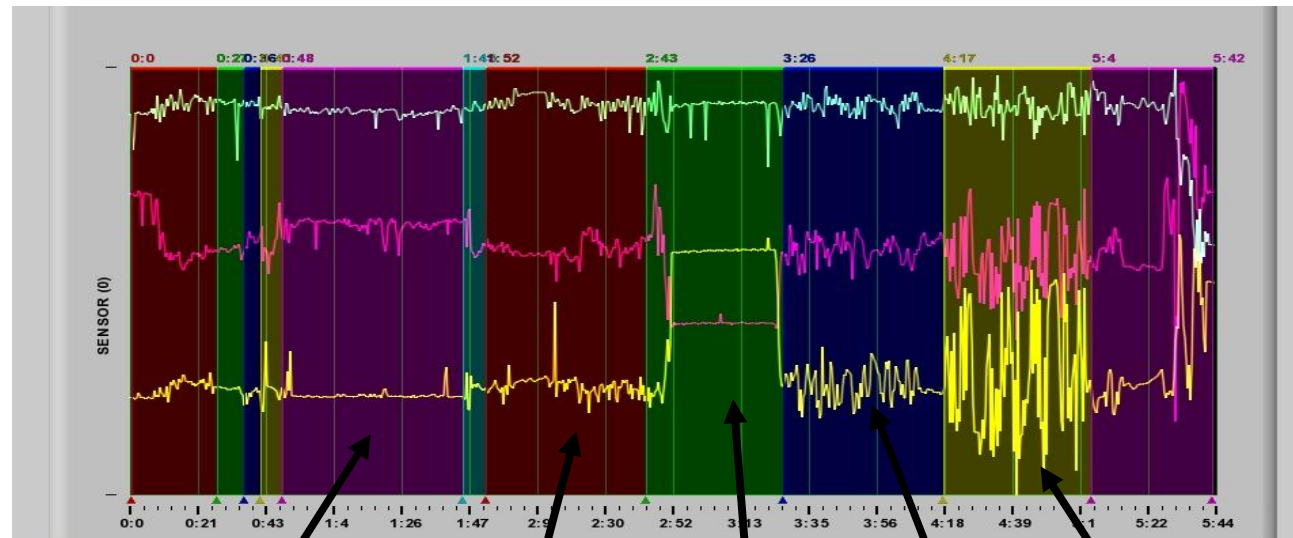

# e-AR (ear-worn Activity Recognition) sensor

# Real-time Activity Recognition

Reading

Walking  
slowly

Lying  
down

Walking  
fast

Running