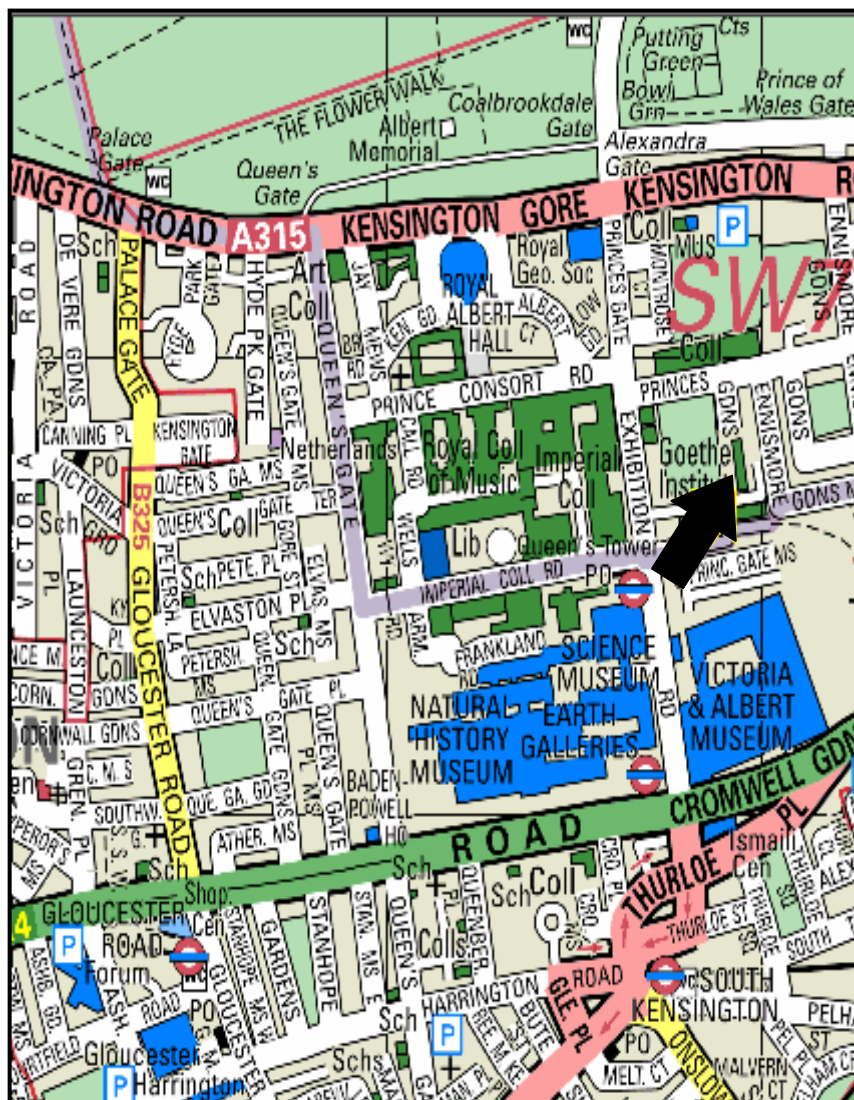

Imperial College London

Accommodation link

more than an overnight success

Prince's Gardens

Prince's Garden Reception Desk
Southside Hall, 24 Hour Reception
Prince's Garden
Watts Way
London
SW7 1LU
Tel: +44 (0) 207 594 9438

Directions to Prince's Gardens,
South Kensington

Nearest Underground Station:
South Kensington

At South Kensington station, turn right into the subway sign-posted for the museum and continue for approx. 5 minutes until you reach the very end of the subway. At the exit, turn left up Exhibition Road and walk for approx. 2 minutes. Once you have passed the main entrance to Imperial College cross over to Prince's Gardens (South Side) on the opposite side of the road. Walk along Watts Way and the Entrance to Southside will be on your right.

Imperial College London Accommodation Link
Commercial Services
Level 3 Sherfield Building
South Kensington, SW7 2AZ
Tel: +44 (0) 207 594 9507/11
Fax: +44 (0) 207 594 9504/05
E-mail: accommodationlink@imperial.ac.uk