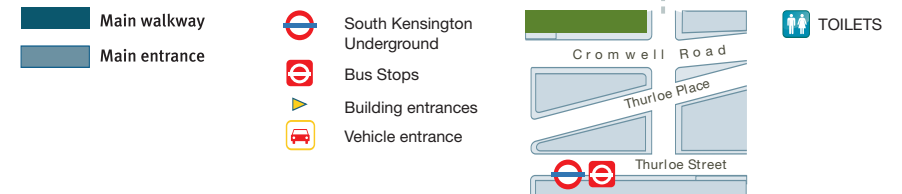

Buildings where wheelchair access is not possible at this time

- | | | | | |
|---|---|--|--|--|
| 1 Beit Quadrangle | 11 Aston Webb | | 22 Sherfield Building: Great Hall - MICCAI Main Conference Theatre | 31 Southside Hall |
| 2 Imperial College Union | 12 Bessemer Building | | 23 Faculty Building | 32 Biochemistry Building |
| 3 College House | 13 Goldsmiths Building | | 24 58 Prince's Gate Conference Link | 33 Flowers Building |
| 4 Ethos Sports Centre | 14 Health Centre, Dentist | | 25 170 Queen's Gate, MICCAI Workshops/Tutorials | 34 Chemistry Building |
| 5 Garden Hall - Check in from Southside Hall (31) | 15 Huxley Building: MICCAI Workshops/Tutorials | | 26 Imperial College and Science Museum Libraries (computer/internet access) | 35 Sir Alexander Fleming Building |
| 6 Weeks Hall | 16 ACE Extension | | 27 Queen's Tower | 36 Chemistry RCS |
| 7 Blackett Laboratory | 17 William Penny Laboratory | | 28 Skempton Building | 37 Occupational Health Department |
| 8 Roderic Hill Building | 18 Electrical Engineering | | 29 Mechanical Engineering Building | 38 52 Prince's Gate |
| 9 Bone Building | 19 Tanaka Business School | | 30 46-48 Prince's Gardens | 39 SALC: MICCAI Workshops/Tutorials |
| 10 Royal School of Mines | 20 53 Prince's Gate | | | 40 Queen's Lawn Marquee: MICCAI Poster Hall |
| | 21 Linstead Hall | | | 41 Science Museum - MICCAI Banquet |