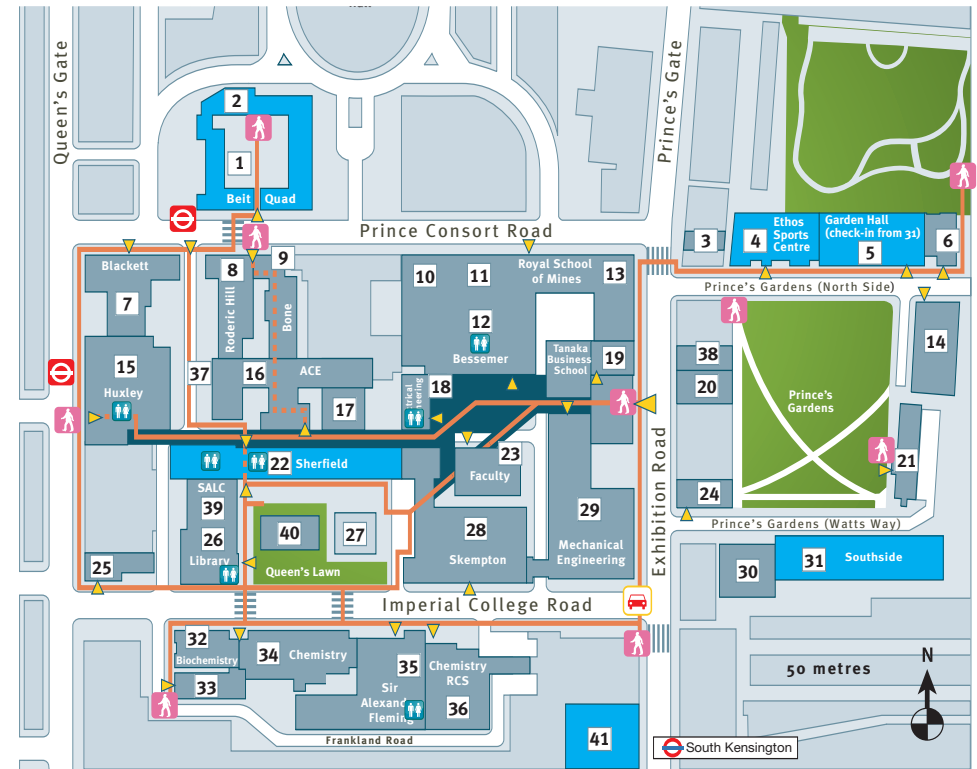

Buildings where wheelchair access is not possible at this time

- | | | | | |
|---|---|--|--|--|
| 1 Beit Quadrangle | 11 Aston Webb | | 22 Sherfield Building: Great Hall - MICCAI Main Conference Theatre | 31 Southside Hall |
| 2 Imperial College Union | 12 Bessemer Building | | 23 Faculty Building | 32 Biochemistry Building |
| 3 College House | 13 Goldsmiths Building | | 24 58 Prince's Gate Conference Link | 33 Flowers Building |
| 4 Ethos Sports Centre | 14 Health Centre, Dentist | | 25 170 Queen's Gate, MICCAI Workshops/Tutorials | 34 Chemistry Building |
| 5 Garden Hall - Check in from Southside Hall (31) | 15 Huxley Building: MICCAI Workshops/Tutorials | | 26 Imperial College and Science Museum Libraries (computer/internet access) | 35 Sir Alexander Fleming Building |
| 6 Weeks Hall | 16 ACE Extension | | 27 Queen's Tower | 36 Chemistry RCS |
| 7 Blackett Laboratory | 17 William Penny Laboratory | | 28 Skempton Building | 37 Occupational Health Department |
| 8 Roderic Hill Building | 18 Electrical Engineering | | 29 Mechanical Engineering Building | 38 52 Prince's Gate |
| 9 Bone Building | 19 Tanaka Business School | | 30 46-48 Prince's Gardens | 39 SALC: MICCAI Workshops/Tutorials |
| 10 Royal School of Mines | 20 53 Prince's Gate | | | 40 Queen's Lawn Marquee: MICCAI Poster Hall |
| | 21 Linstead Hall | | | 41 Science Museum - MICCAI Banquet |