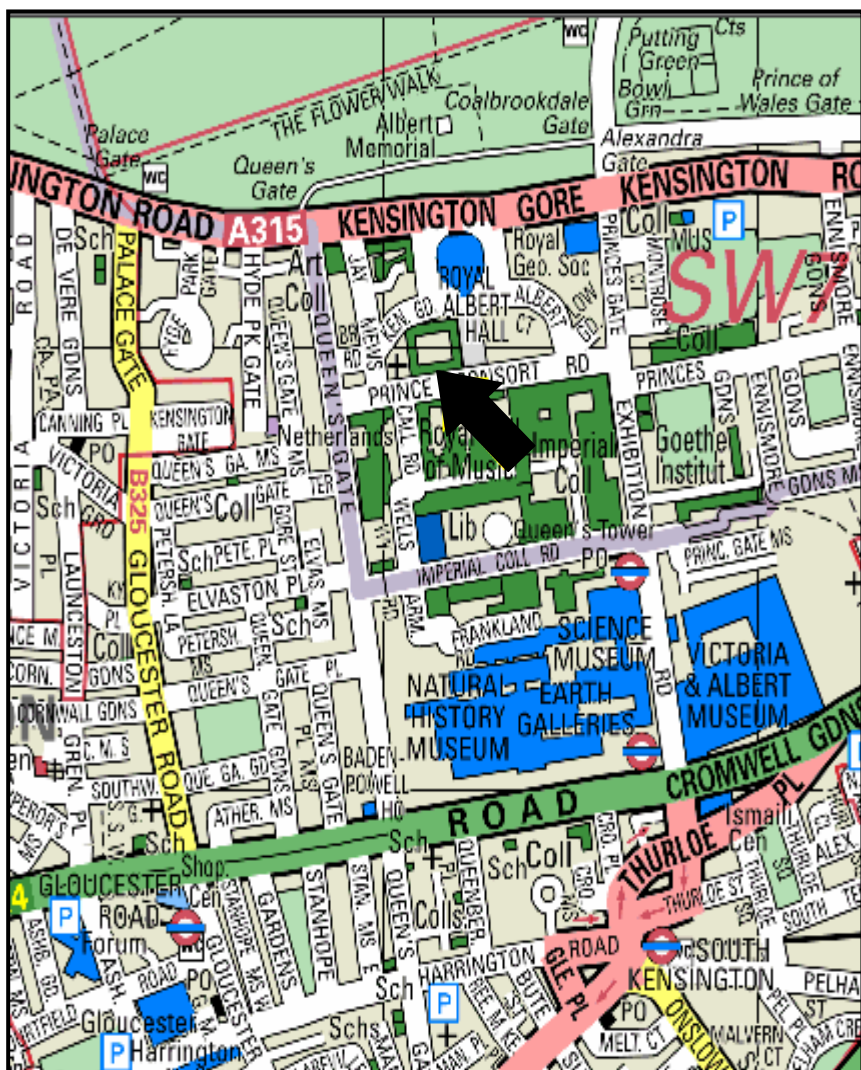

Imperial College London

Accommodation link

more than an overnight success

Beit Hall of Residence

Beit Hall of Residence
24 Hour Reception
Prince Consort Road
London
SW7 2BB
Tel: +44 (0) 207 594 9908

**Directions to Beit Hall, South
Kensington**

Nearest Underground Station:
South Kensington

At South Kensington station, turn right into the subway sign-posted for the museums and continue for approx. 5 minutes until you reach the very end of the subway. At the exit, turn left up Exhibition Road and walk for approx. 3 minutes towards Hyde Park. At the corner of Exhibition Road and Prince Consort Road turn left. Walk for approx. 2 minutes until you have passed the steps of the Royal Albert Hall. Beit Hall is the large, red, rectangular building directly next to the steps and the front entrance is located half way along the front of the building.

Imperial College London Accommodation Link
Conference Office
48 Prince's Gardens
South Kensington, SW7 2PE
Tel: +44 (0) 207 594 9507/11
Fax: +44 (0) 207 594 9504/05
E-mail: accommodationlink@imperial.ac.uk